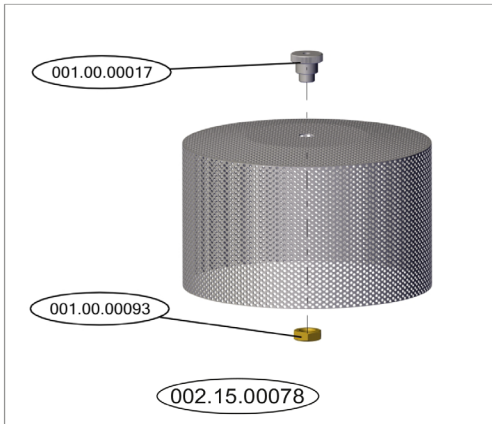

Parts Breakdown

Model CD-GR-1500 46797