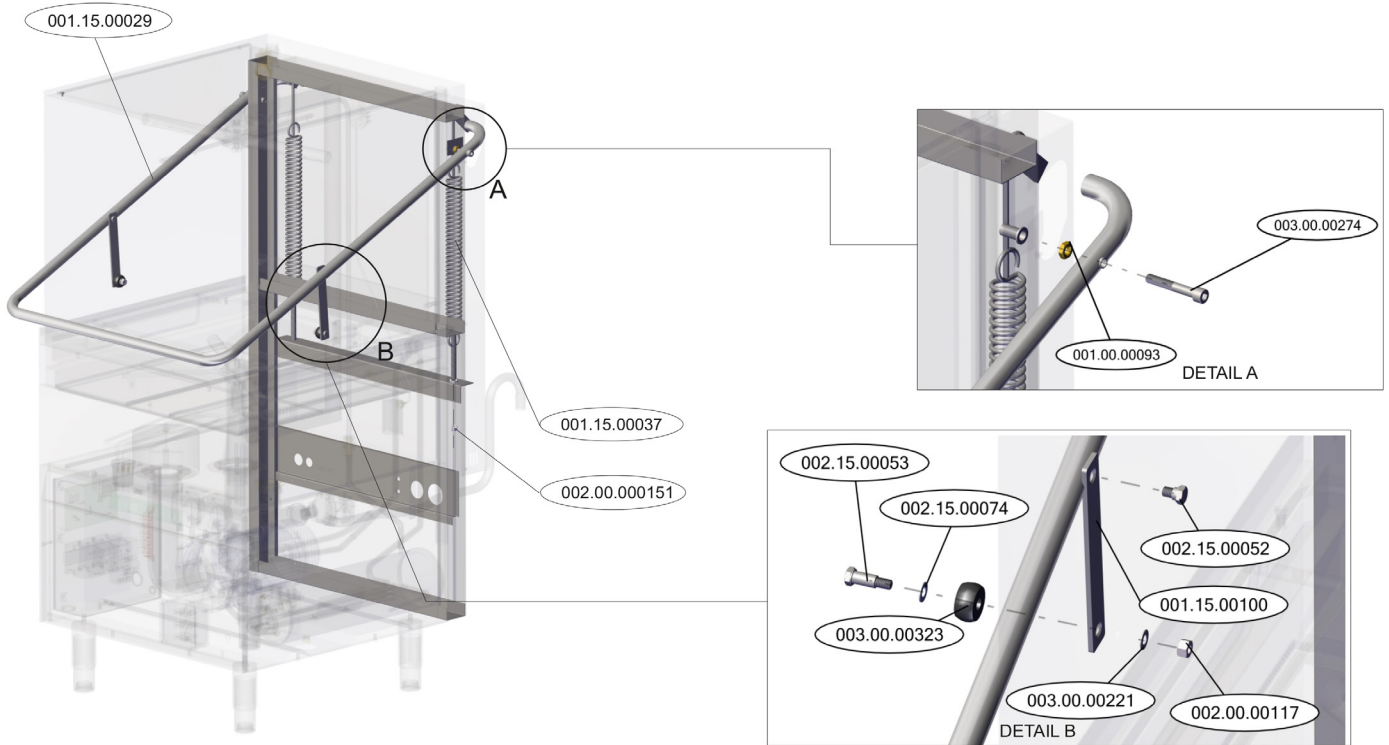

# Parts Breakdown

Model CD-GR-1500 46797