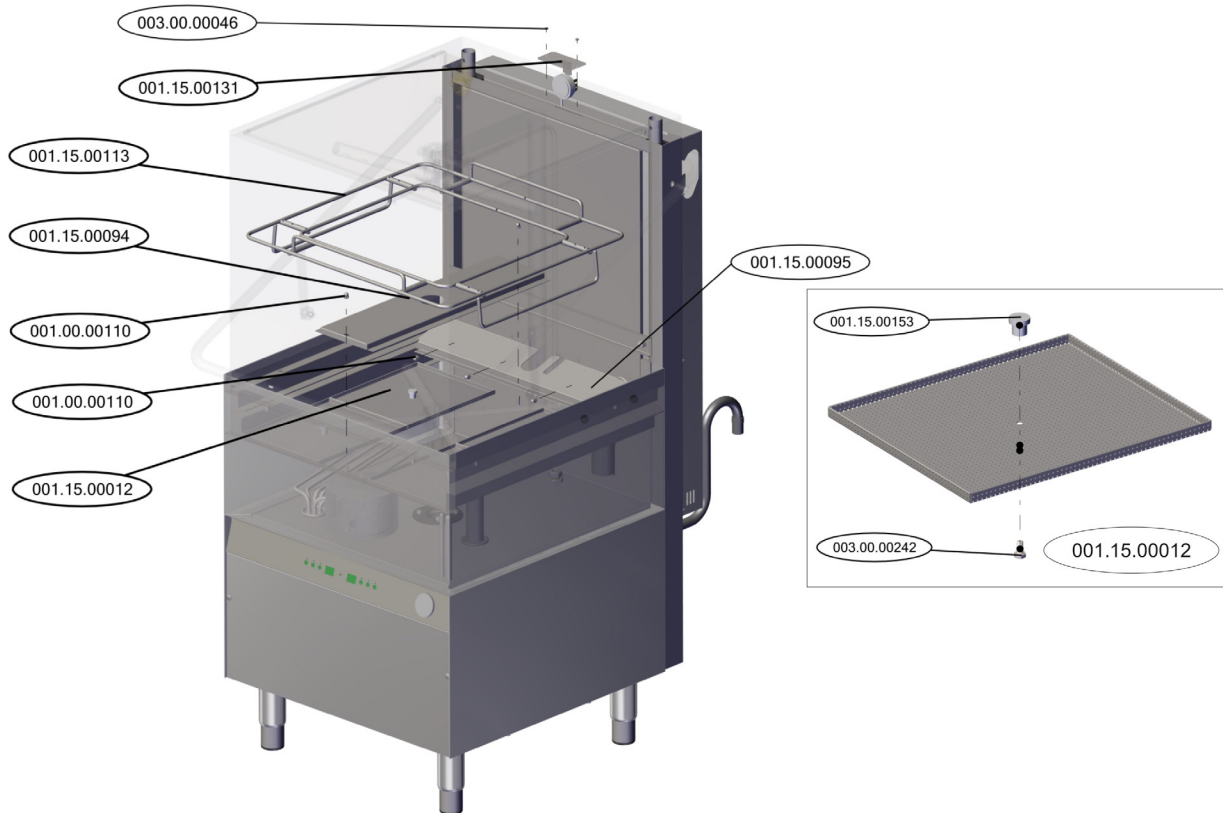

# Parts Breakdown

Model CD-GR-1500 46797