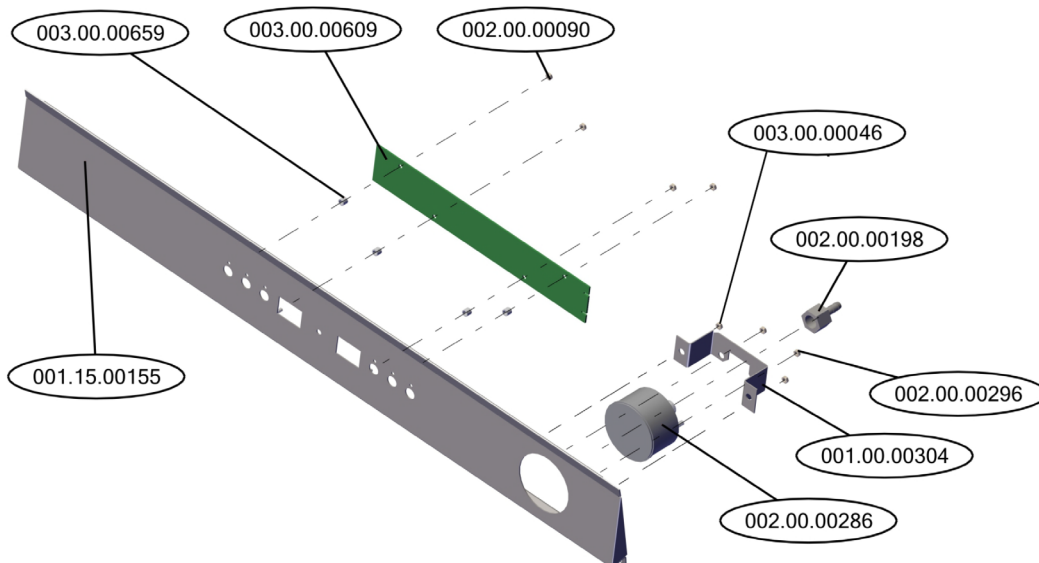

# Parts Breakdown

Model CD-GR-1500 46797