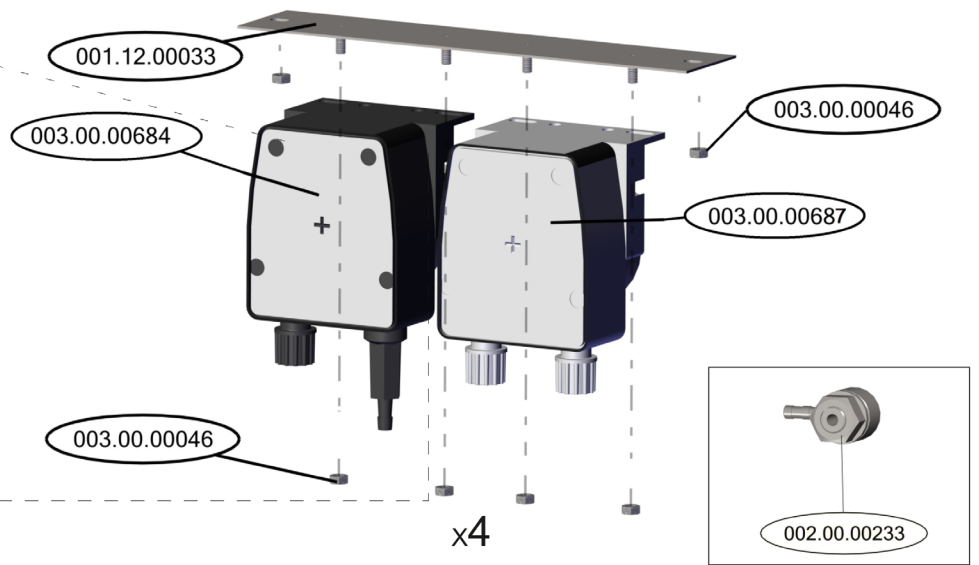

WASH PUMP SUPPORT

DETAIL A

Parts Breakdown

Model CD-GR-1500 46797