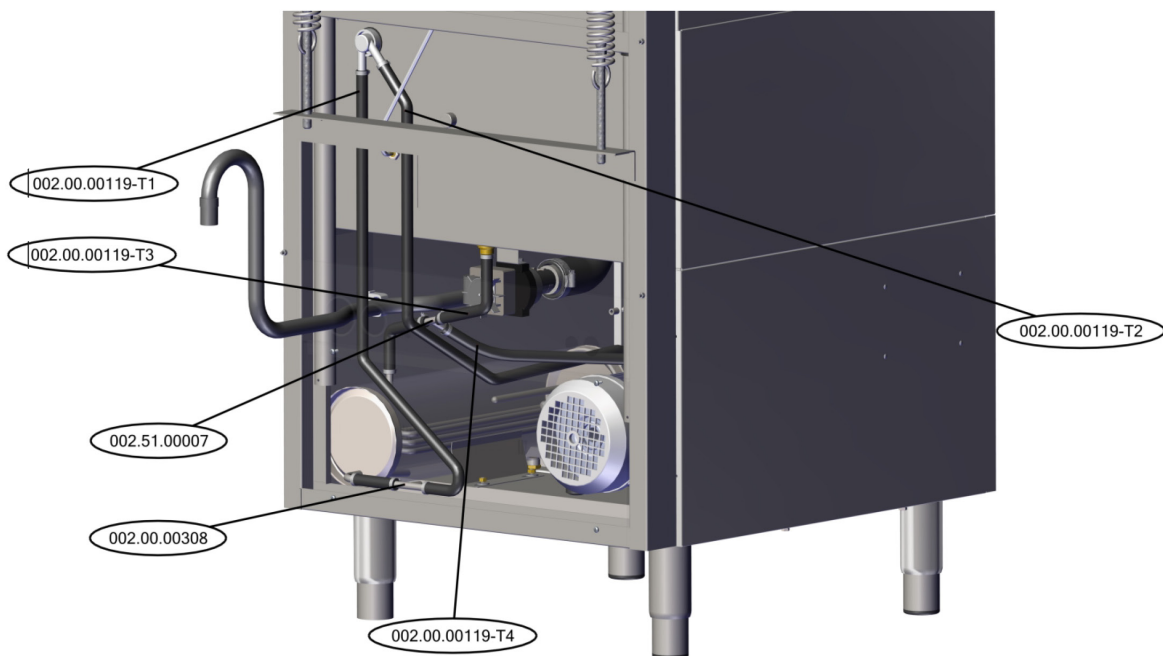

Parts Breakdown

Model CD-GR-1500 46797