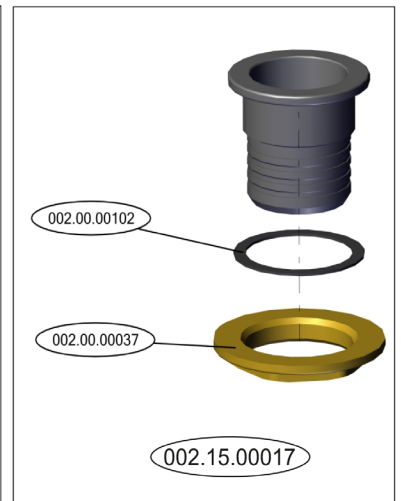

Parts Breakdown

Model CD-GR-1500 46797