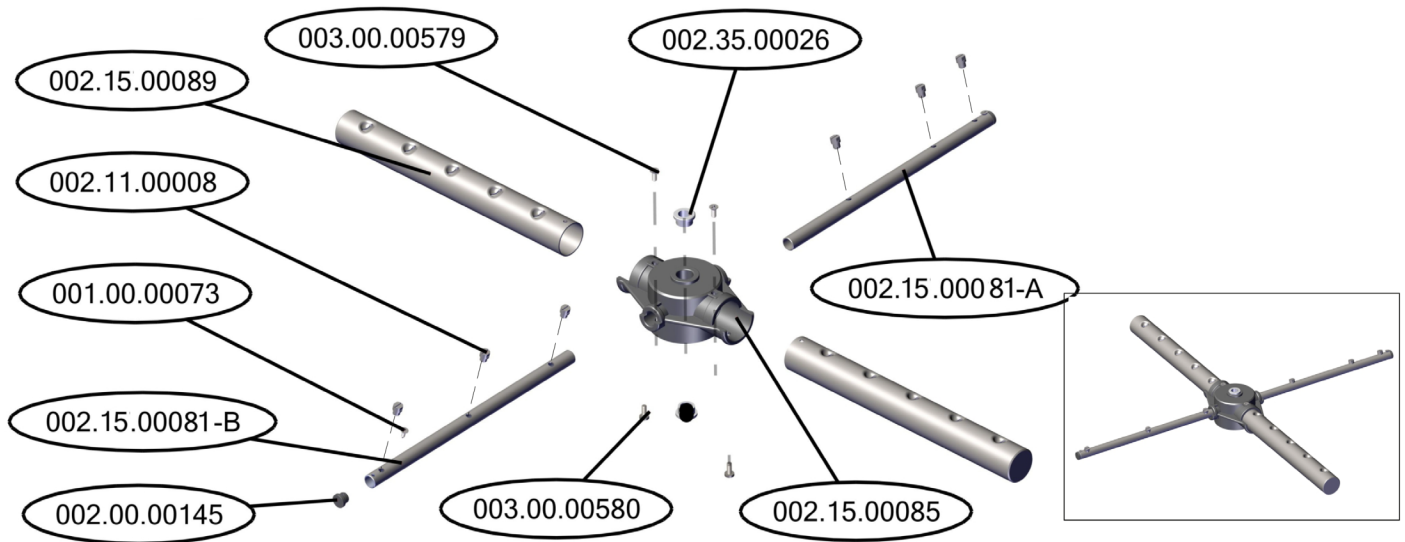

Parts Breakdown

Model CD-GR-1500 46797