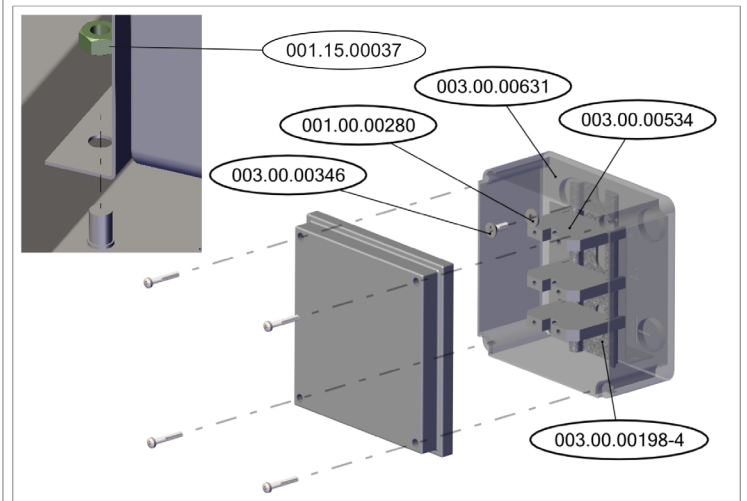

Parts Breakdown

Model CD-GR-1500 46797