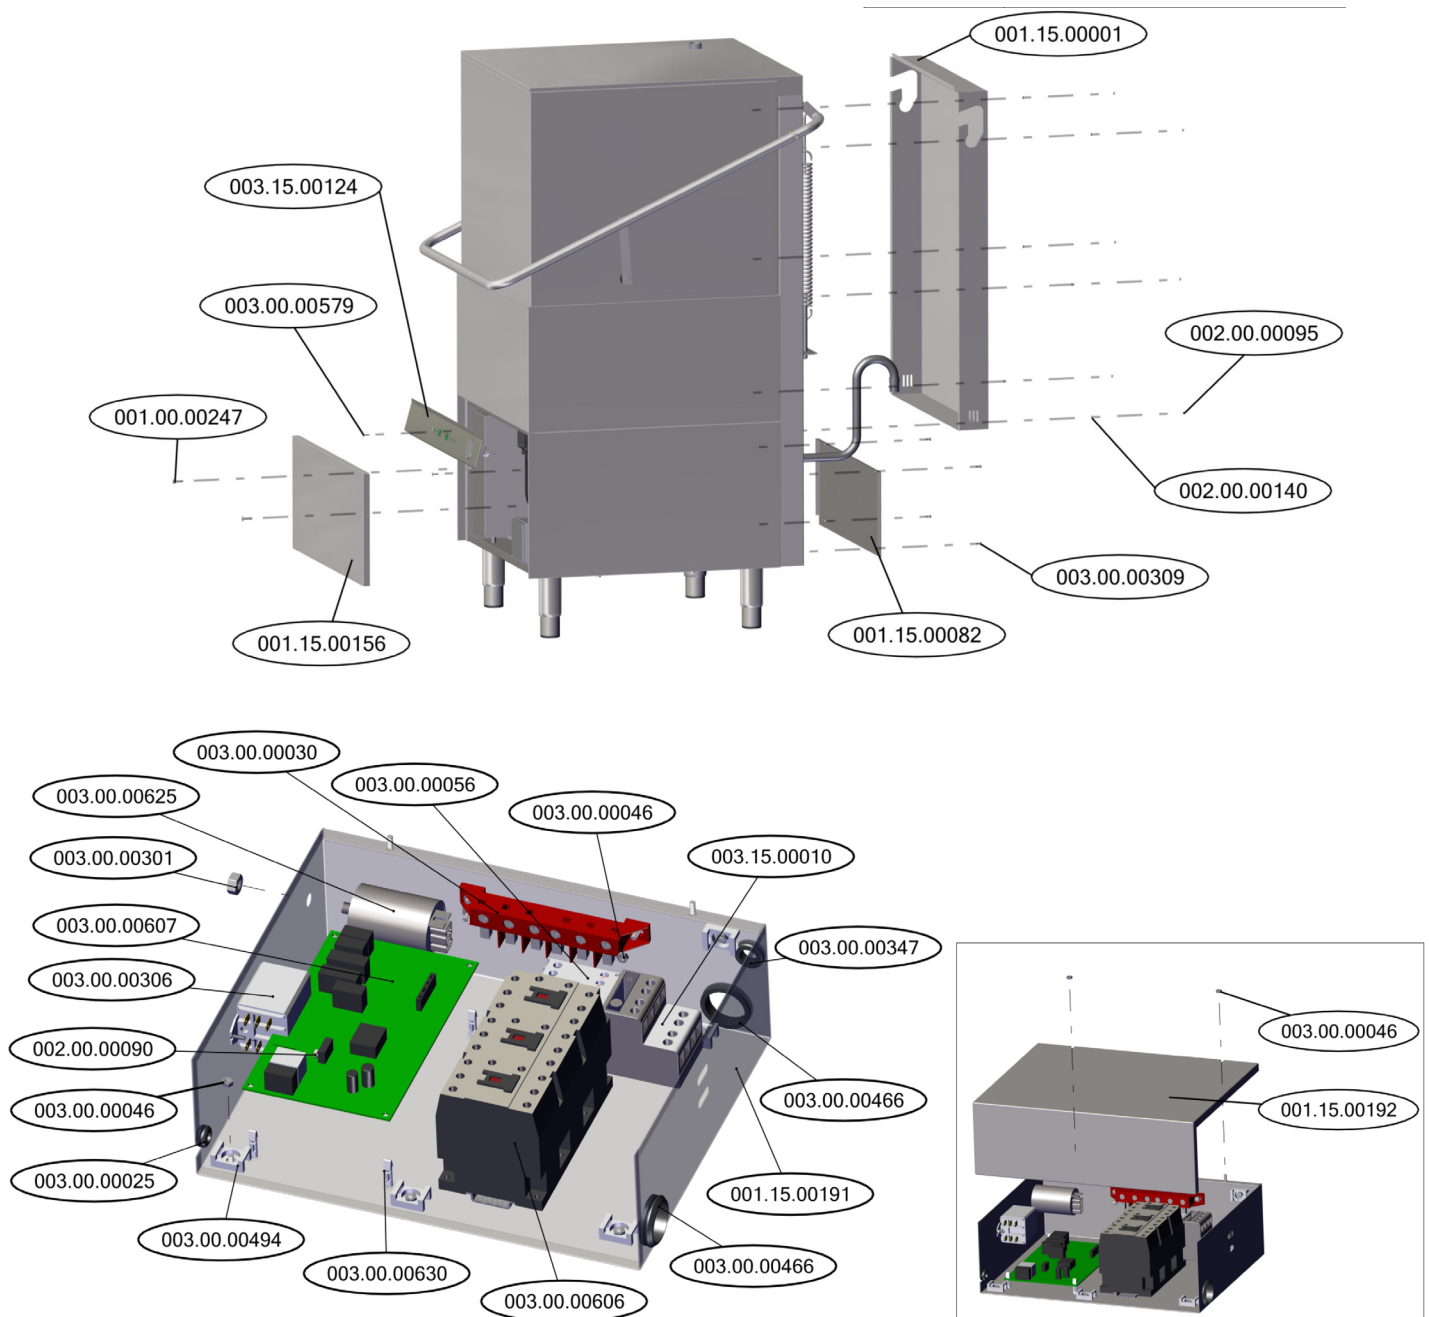

# Parts Breakdown

Model CD-GR-1500 46797