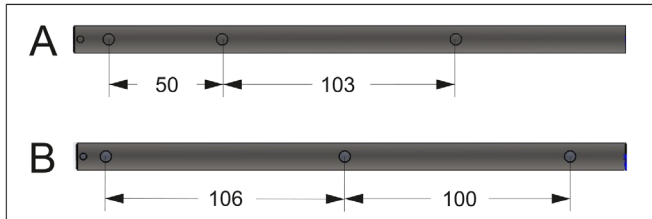

Parts Breakdown

Model CD-GR-1500 46797