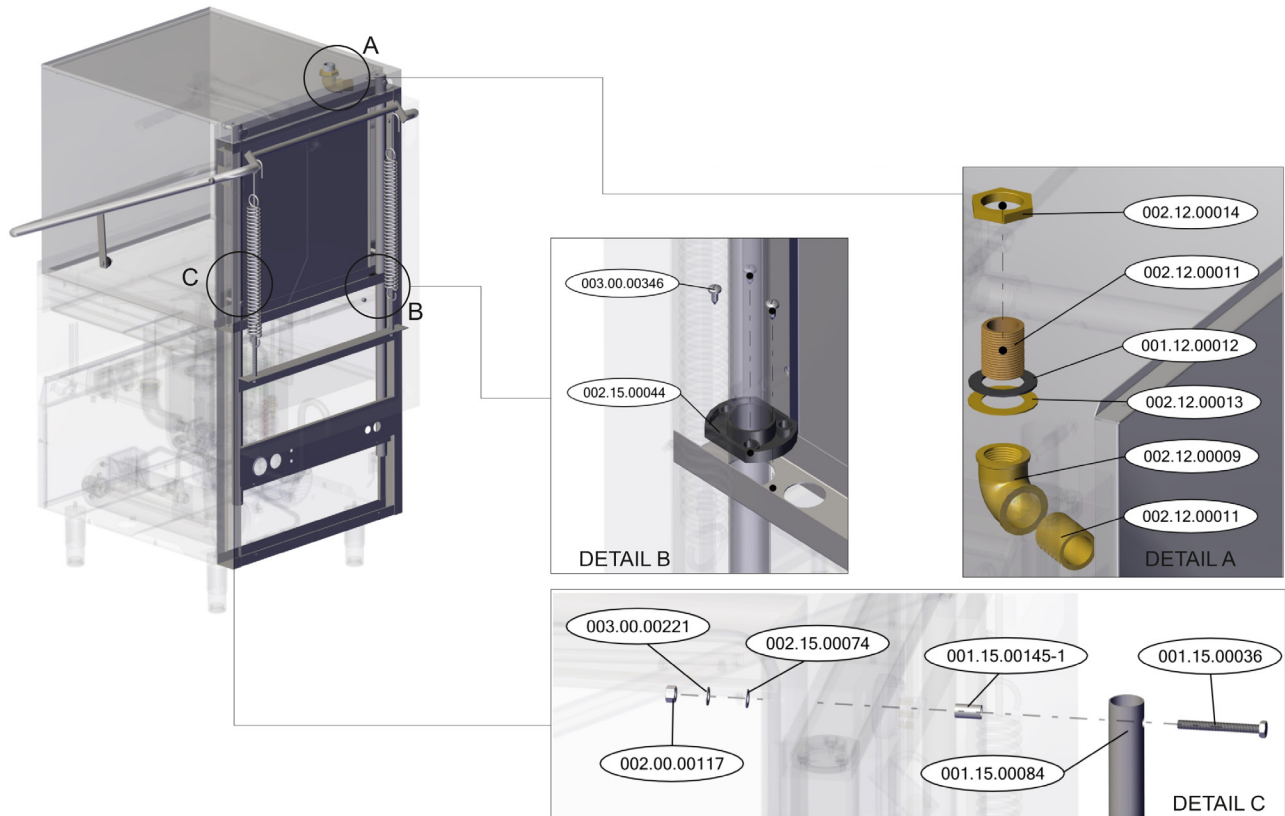

# Parts Breakdown

Model CD-GR-1500 46797