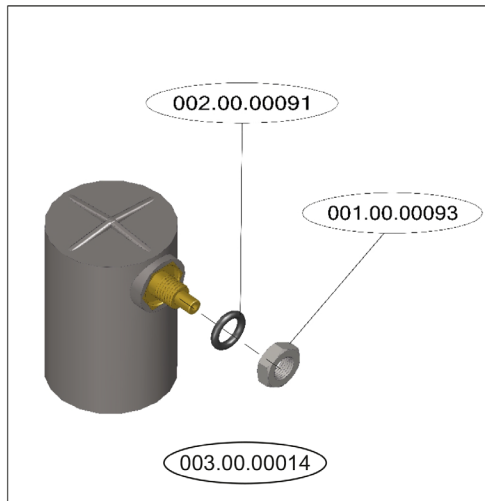

Parts Breakdown

Model CD-GR-1500 46797