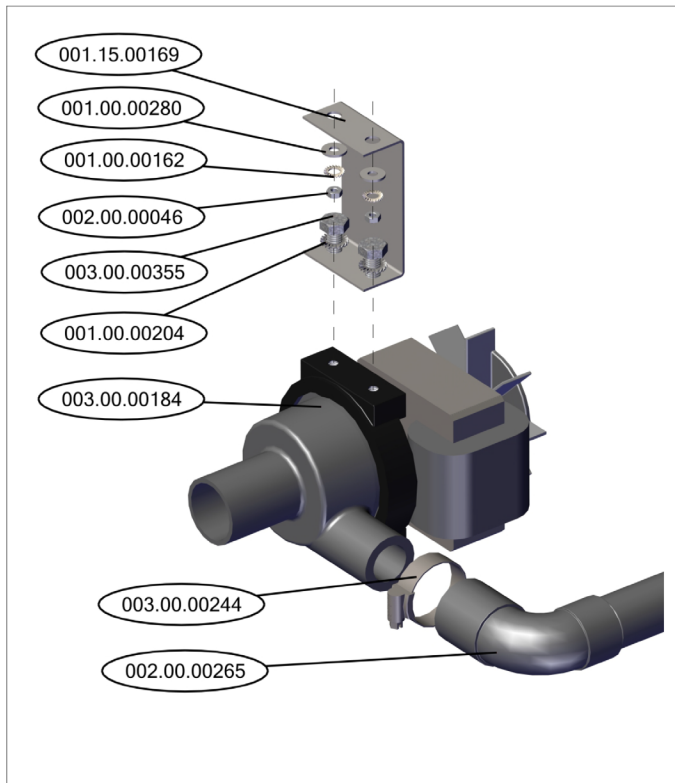

Parts Breakdown

Model CD-GR-1500 46797