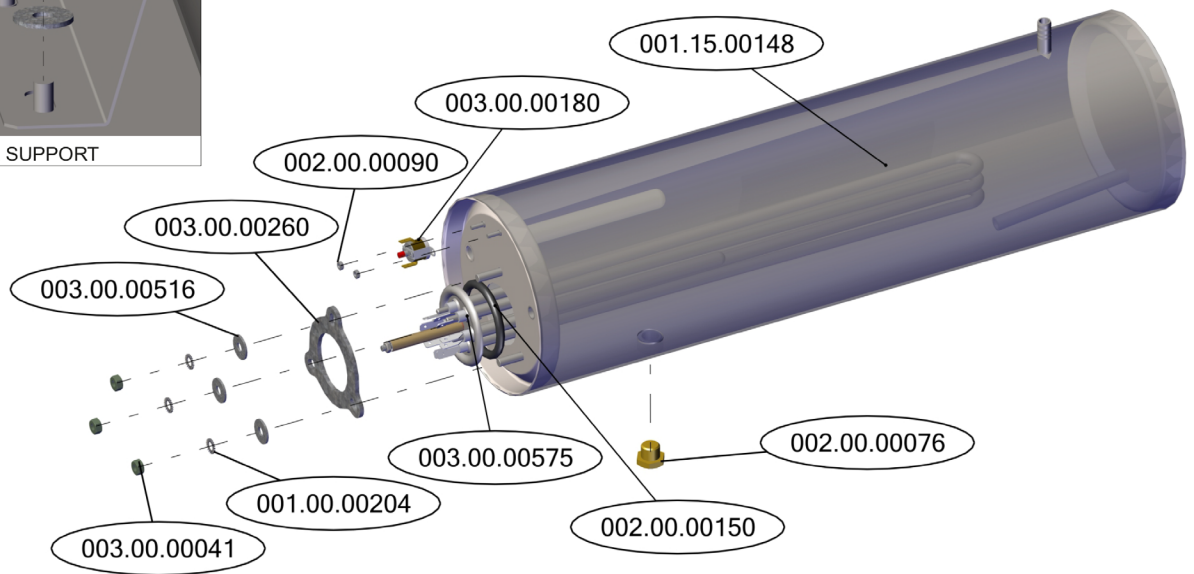

Parts Breakdown

Model CD-GR-1500 46797