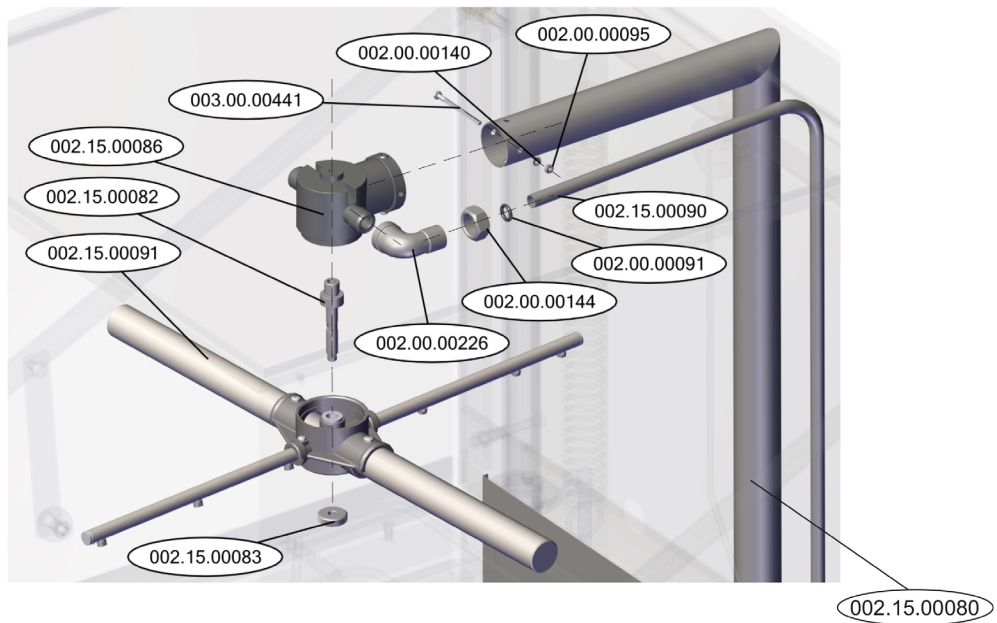

# Parts Breakdown

Model CD-GR-1500 46797