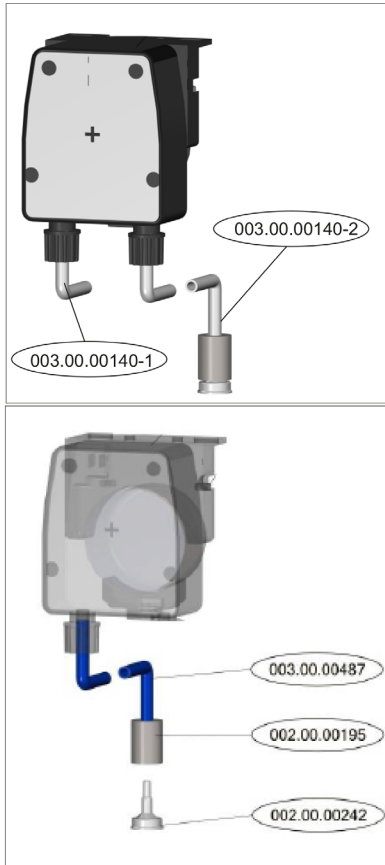

Parts Breakdown

Model CD-GR-1500 46797