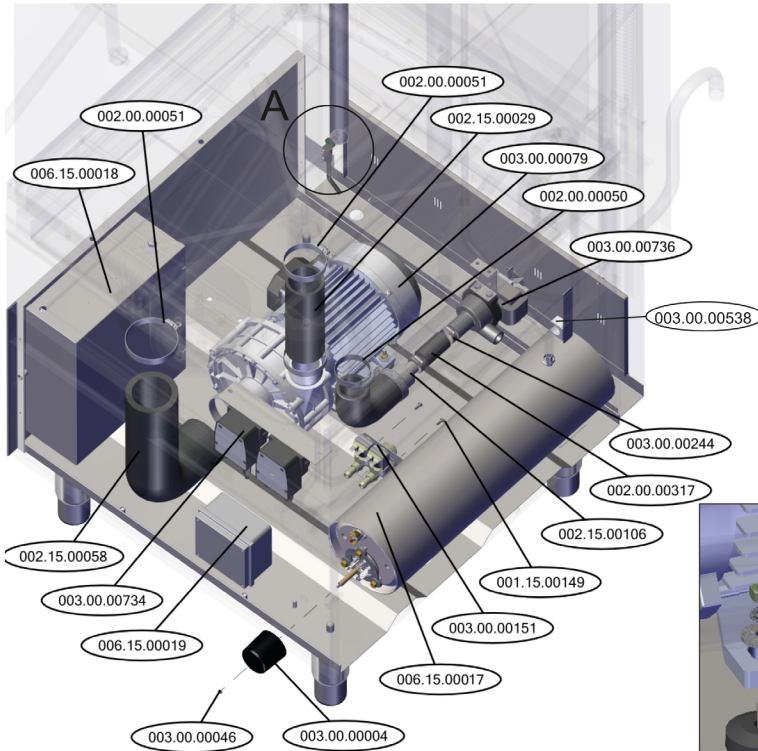

Parts Breakdown

Model CD-GR-1500 46797

WASH PUMP SUPPORT