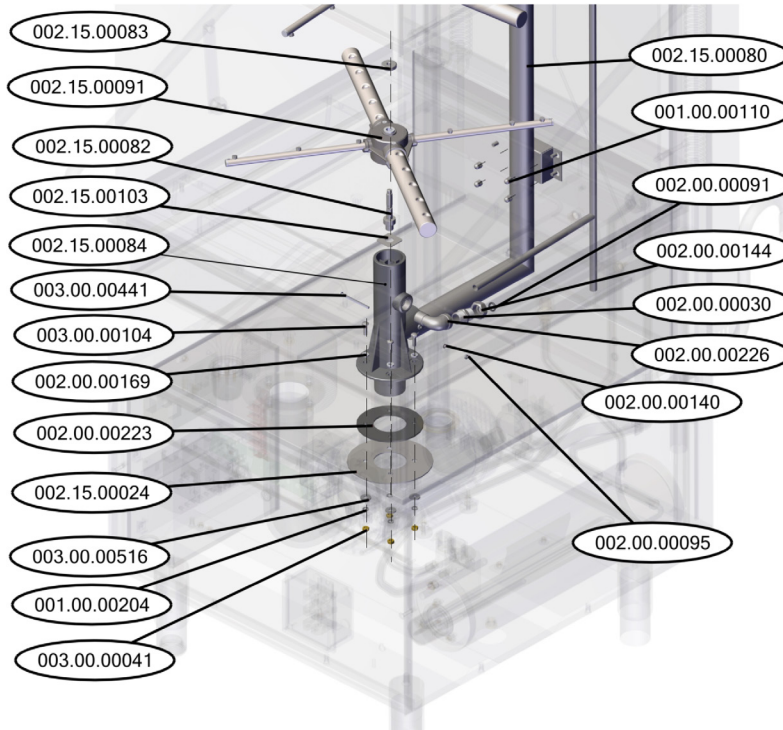

Parts Breakdown

Model CD-GR-1500 46797