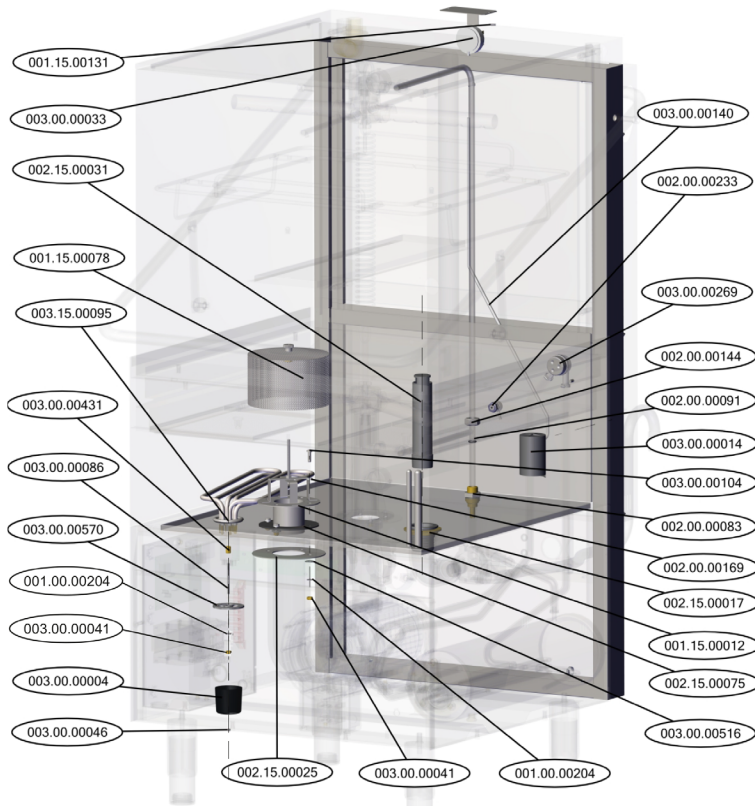

Parts Breakdown

Model CD-GR-1500 46797